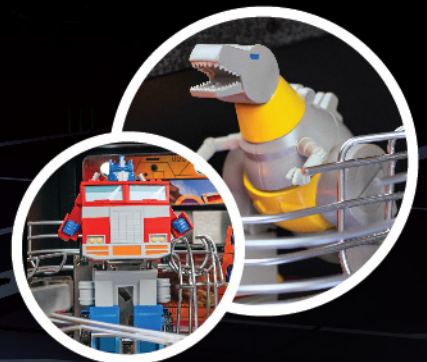

### GAME FEATURES

TRANSFORMERS: More Than Meets the Eye pushes mechanical innovation to new heights with a fully animatronic Megatron robot toy with an articulated fusion cannon that rotates and fires pinballs back at players.

Soundwave's cassette deck locks pinballs before launching them into high-intensity action.

Custom sculpted Grimlock Dinobot toy.

Custom sculpted Optimus Prime robot bash toy stands ready for battle, adding depth and spectacle to this world under glass that's ...MORE THAN MEETS THE EYE.