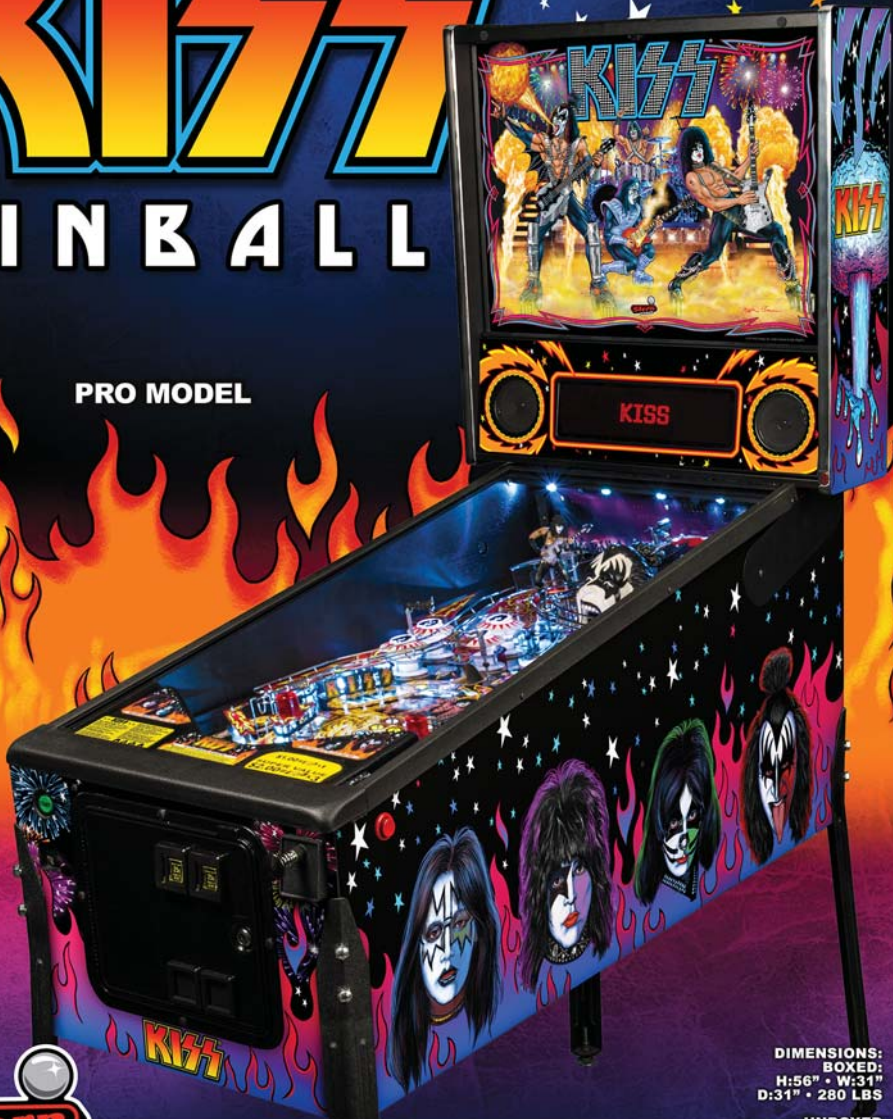

KISS®

PINBALL

PRO MODEL

STERN PINBALL, INC. • 2001 LUNT AVE., ELK GROVE VILLAGE, IL 60007 • 708-345-7700

KISS® PRO MODEL SHOWN. GAME SUBJECT TO CHANGE.

DIMENSIONS:
BOXED:
H:56" • W:31"
D:31" • 280 LBS

UNBOXED
H:75.5" • W:27"
D:55" • 250 LBS

www.STERNPINBALL.com