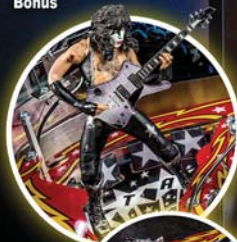

## PINBALL

PRO MODEL

STERN PINBALL, INC. • 2001 LUNT AVE., ELK GROVE VILLAGE, IL 60007 • 708-345-7700

KISS<sup>®</sup> PRO MODEL SHOWN. GAME SUBJECT TO CHANGE.

DIMENSIONS:  
BOXED:  
H:56" • W:31"  
D:31" • 280 LBS

## MAIN ATTRACTIONS

- Experience the Greatest Rock Show Under Glass!
- Custom Speech from Paul Stanley and Gene Simmons
- Rock with 10 Famous Tracks Performed by "KISS"
- Rock Around the World on an Epic Concert Tour
- Join the KISS ARMY and Collect the Colossal Bonus

## RAMPS & TOYS

- 4 Pop Bumpers with Iconic Images of Each Band Member Hot Stamped on the Top
- "Demon" Ball Trough Feeding Ball Through the "Demon's" Head and Out His Mouth
- Spinning Demon Disc for Fast Ball Return Action
- Starchild Mini Play Area with Hidden Hole Shot
- 4 Bank "KISS" Stand Up Target Bank
- 4 Bank "ARMY" Stand Up Target Bank
- Spinning Target Assembly
- Left Plastic Ramp Feeds to Chrome Left Wire Ramp
- Right Plastic Ramp Feeds to Chrome Right Wire Ramp
- "Backstage Pass" Ball Scoop Assembly

## SPECIAL GAME FEATURES

- Enormous, Molded "Demon" Head Sculpt
- Static "Starchild" Custom Action Figure with Guitar

- Art by Kevin O'Connor, the Legendary Artist of the Original Iconic "KISS" Pinball Machine
- Newly Designed RGB LED Pop Bumper Lighting System